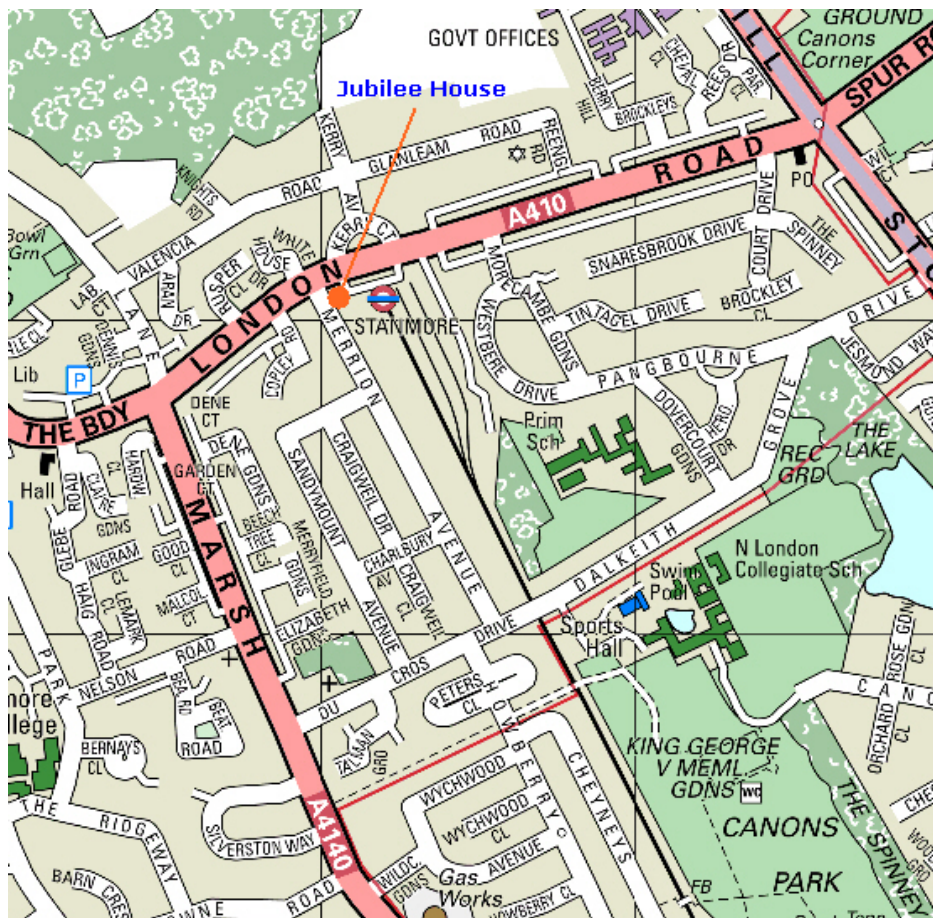

Tel: +44-(0)207-100-5678
Fax: +44-(0)208-416-3834
Email: info@cniGuard.com
Web: www.cniGuard.com